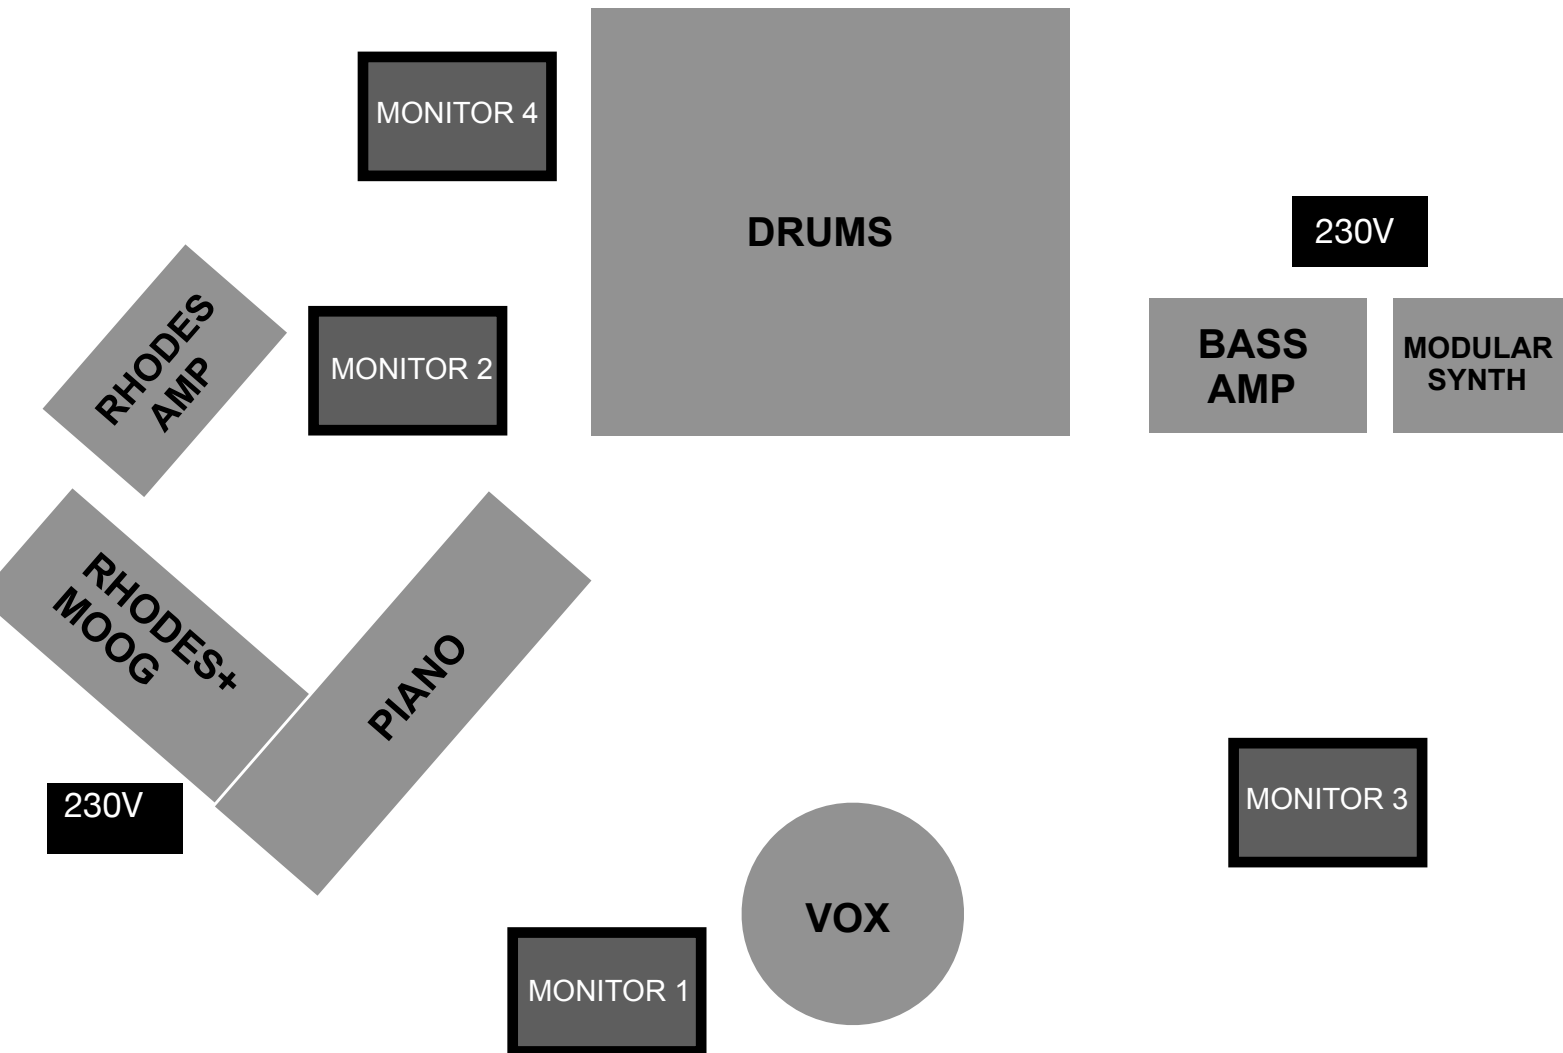

Technical Rider molass (extended)

STAGEPLAN

Contact Band:
Marissa Möller

Mail: marissa@marissamoeller.de
Tel.: +49 177 2740467

Contact Technical Concerns:
Jan Lammert

Mail: jan.lammert@gmx.net
Tel.: +49 172 8712967

Members:
Marissa Möller (vox)
Jan Lammert (keys)
Felix Hecker (bass)
Lambert Windges (drums)